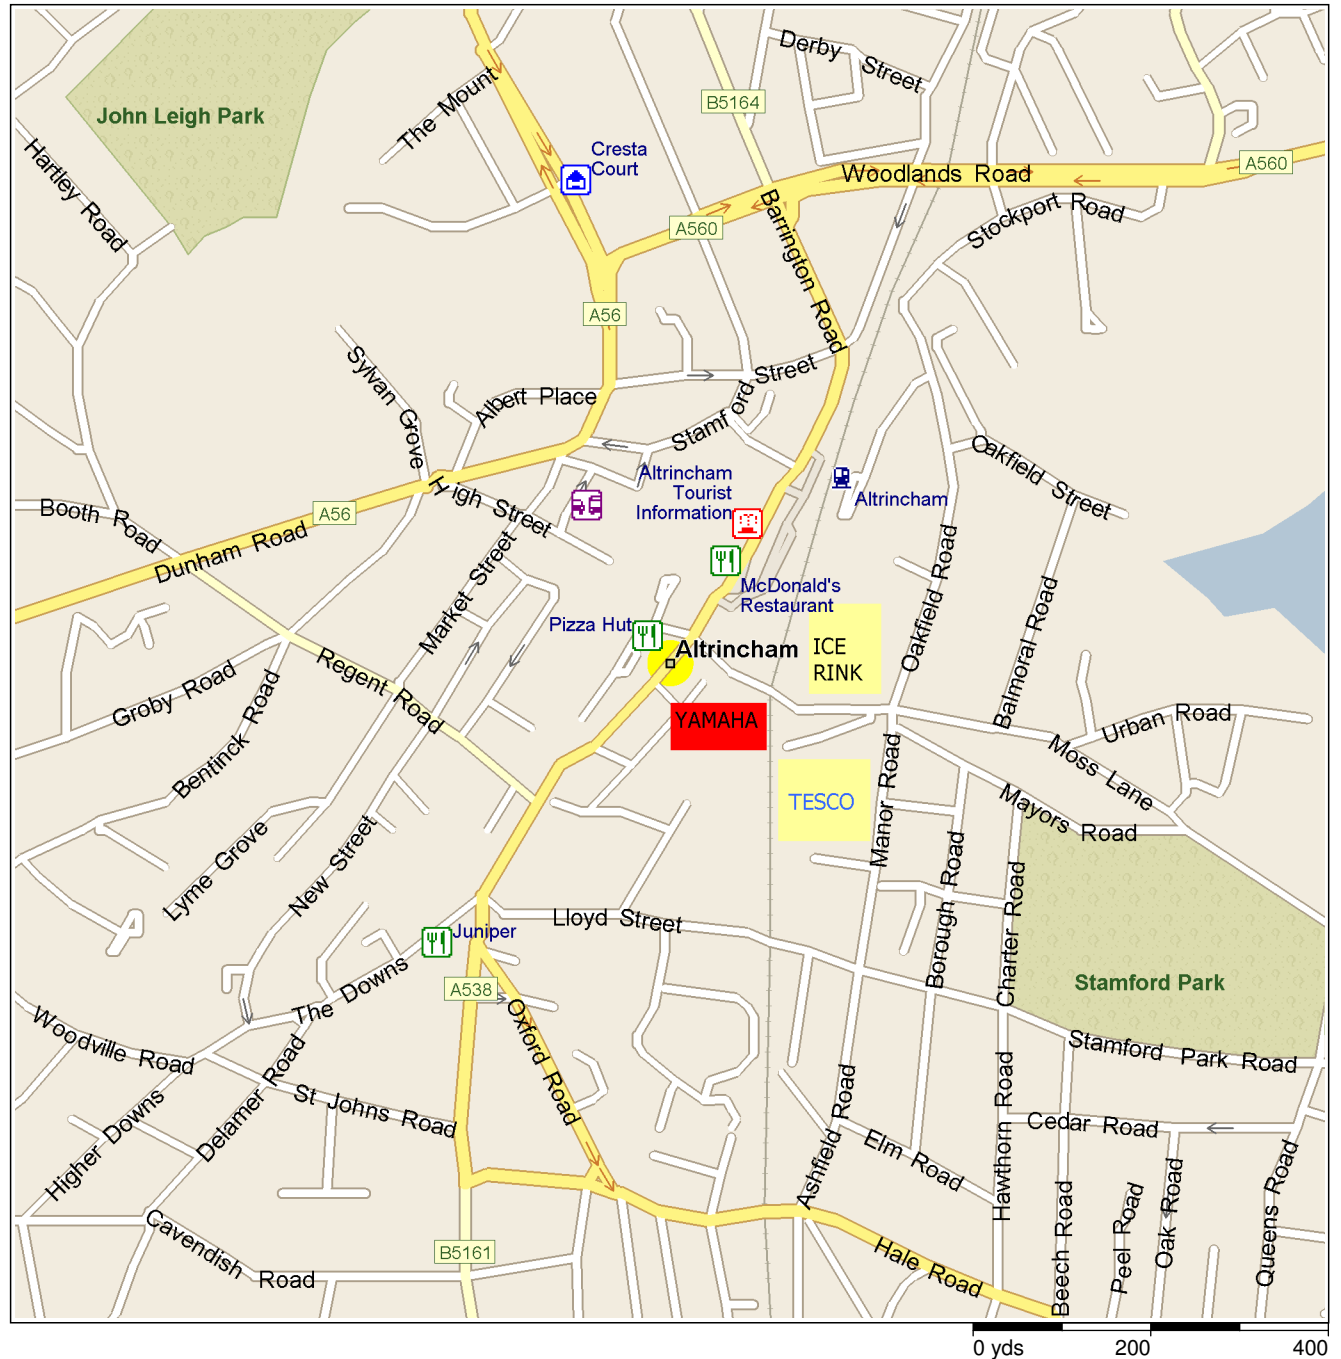

# YMS Location

Altrincham

0 yds 200 400